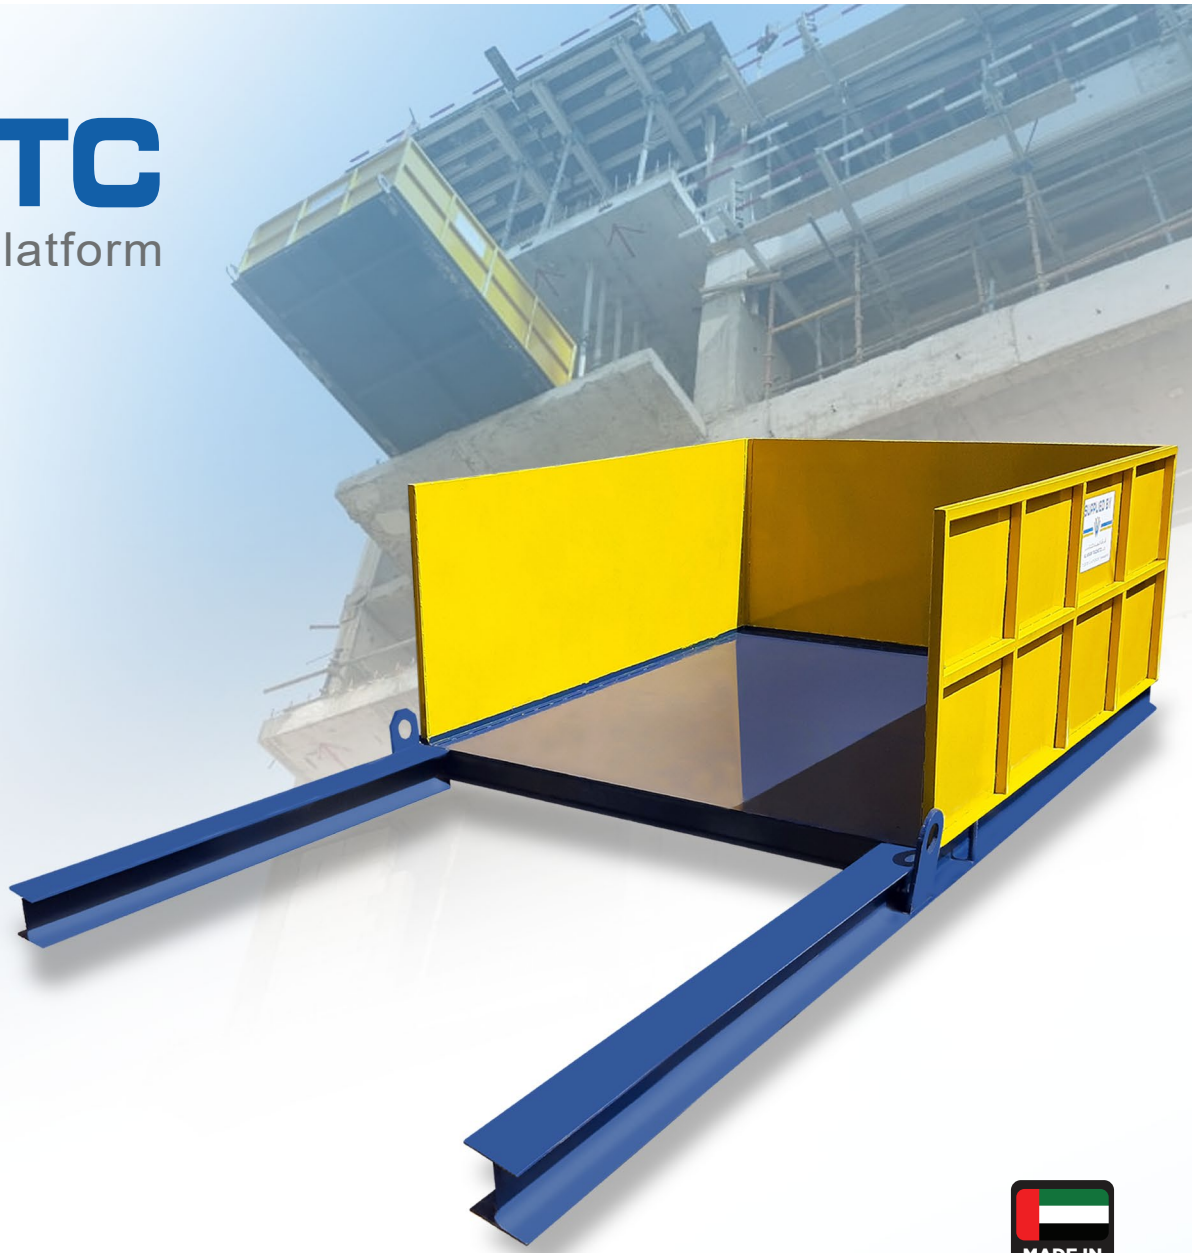

# AWTC

Loading Platform

## DESCRIPTION

Capacity (Ton)	2 / 2.5 / 3 / 5
Platform dimension (L x W x H) (m)	3 x 2 x 1

81933, Sharjah - U.A.E. |

(+971 6) 539 03 83 |

(+971 6) 539 03 84 |

awtc@alwisamllc.com |

www.alwisamllc.com