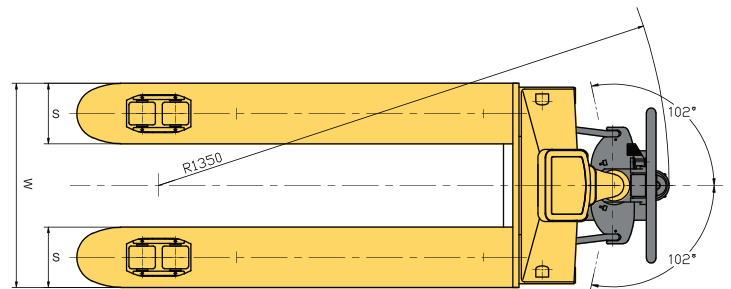

WH-30ES SCALE PALLET TRUCK

AWTC

- ◆ **Heavy duty pallet truck with built-in scale**
3000kg capacity; 500g accuracy.
- ◆ **Electronic indicator with 32mm high red LED display**
- ◆ **Four load cells ensure accurate readings in kg or lb.**
- ◆ **Well designed structure**
Standard 540mm fork width (rather than 570mm)
Low profile 78mm min. fork height
- ◆ **Long life internal battery**
Rechargeable 6V/4Ah battery, 40 hours operation.

MODEL	WH-30ES		
Feature			
Capacity	kg		3000
Pump type			Integrated
Accuracy	%		±0.5
Wheel			
Wheel(drive/load) Type			PU / Nylon
Size of steering wheel	ΦD mm		180*50
Size of Loading wheel(single wheel)	Φd mm		70*96
Size of Loading wheel(double wheel)	Φd mm		70*70
Dimensions			
Lifting height	H mm		120
Max. lifting height	h mm		198
Lowered height of fork	H1 mm		78
Fork outside distance	W mm		540/680
Fork length	L mm		1150/1220
Fork width	S mm		160
Weight	kg		98-108.5
Battery			
Battery voltage	V		6
Battery capacity	Ah		4

◆ **High Precision multi-function LED screen**

7 function keys, simple and convenient operation. 6-digit 32mm LED display, 7 state indicator lamps. Long service life and shock resistance.

Automatic screen protection and automatic shutdown energy-saving function. Tare / Hold / Accumulation (of pallet weight) / Counting mode / Unit switchable

◆ **Casted galvanized pump**

Durable forks made from 4mm thickness steel

◆ **4 load cells inner weighing structure**

Optional Configuration

◆ **Printer**

Built-in printer with rich printing formats and communication protocol.