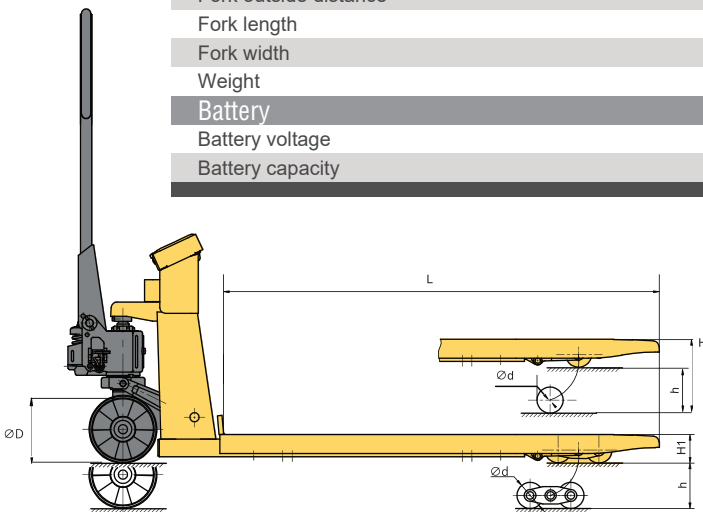

WH-30ES SCALE PALLET TRUCK

AWTC

- ◆ **Heavy duty pallet truck with built-in scale**
3000kg capacity; 500g accuracy.
- ◆ **Electronic indicator with 32mm high red LED display**
- ◆ **Four load cells ensure accurate readings in kg or lb.**
- ◆ **Well designed structure**
Standard 540mm fork width (rather than 570mm)
Low profile 78mm min. fork height
- ◆ **Long life internal battery**
Rechargeable 6V/4Ah battery, 40 hours operation.

MODEL	WH-30ES		
Feature			
Capacity	kg		3000
Pump type			Integrated
Accuracy	%		±0.5
Wheel			
Wheel(drive/load) Type			PU / Nylon
Size of steering wheel	ΦD mm		180*50
Size of Loading wheel(single wheel)	Φd mm		70*96
Size of Loading wheel(double wheel)	Φd mm		70*70
Dimensions			
Lifting height	H mm		120
Max. lifting height	h mm		198
Lowered height of fork	H1 mm		78
Fork outside distance	W mm		540/680
Fork length	L mm		1150/1220
Fork width	S mm		160
Weight	kg		98-108.5
Battery			
Battery voltage	V		6
Battery capacity	Ah		4

◆ **High Precision multi-function LED screen**

7 function keys, simple and convenient operation. 6-digit 32mm LED display, 7 state indicator lamps. Long service life and shock resistance.

Automatic screen protection and automatic shutdown energy-saving function. Tare / Hold / Accumulation (of pallet weight) / Counting mode / Unit switchable

◆ **Casted galvanized pump**

Durable forks made from 4mm thickness steel

◆ **4 load cells inner weighing structure**

Optional Configuration

◆ **Printer**

Built-in printer with rich printing formats and communication protocol.